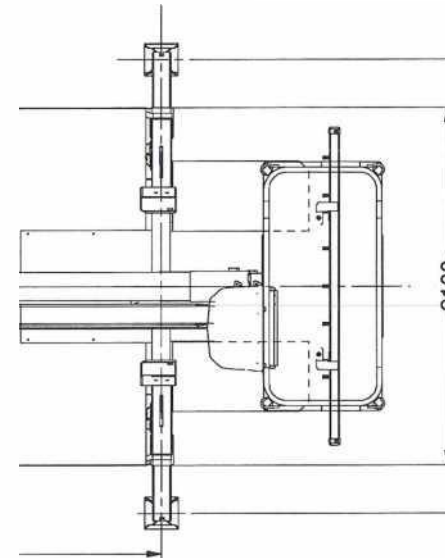

2100

Turret rotation blocked
on front side for 110°

Scorpion 1490 on Iveco Daily35S12 wheelbase 3750