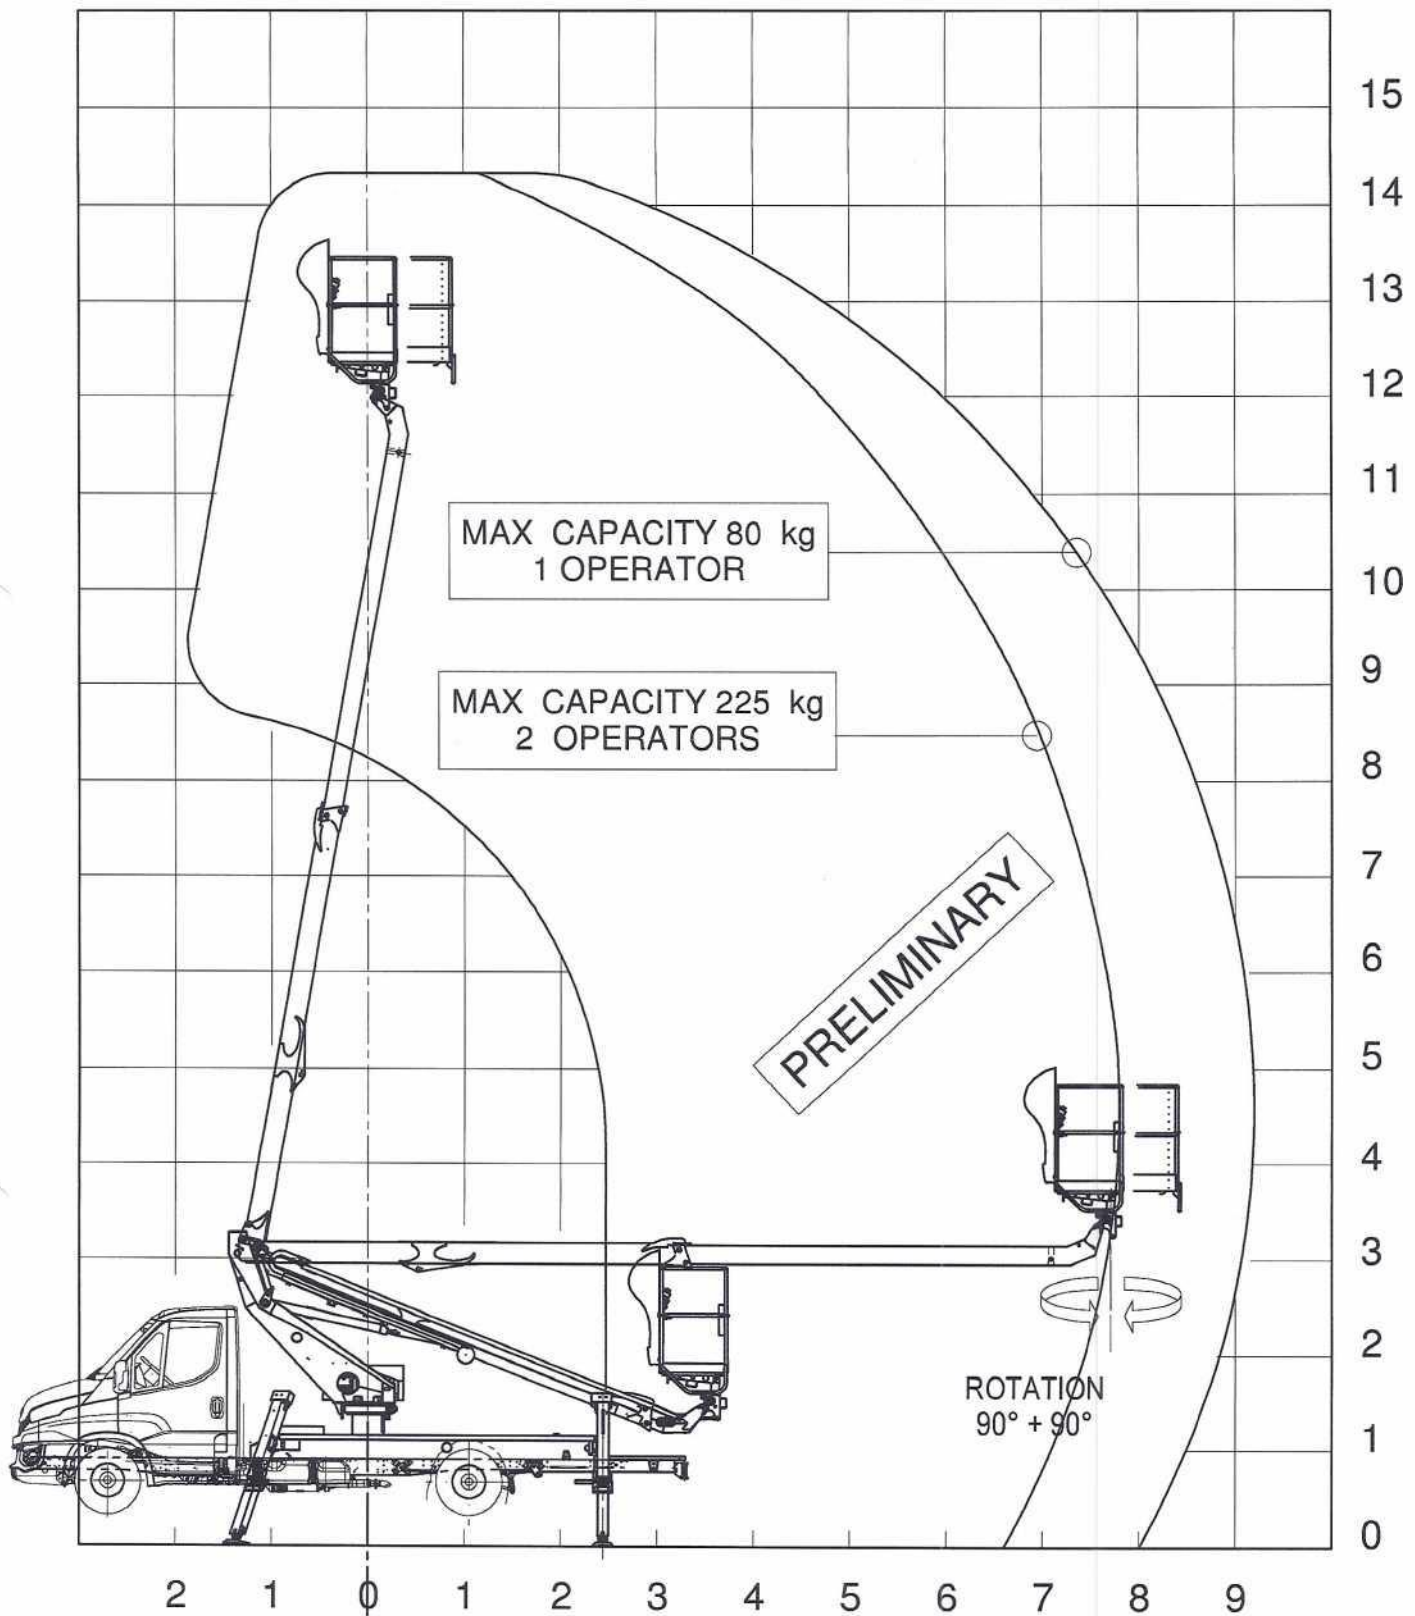

Scorpion 1490 on Iveco Daily35S12 wheelbase 3750

MAX CAPACITY 80 kg
1 OPERATOR

MAX CAPACITY 225 kg
2 OPERATORS

PRELIMINARY

ROTATION
90° + 90°

2 1 0 1 2 3 4 5 6 7 8 9

ROTATION 250°
(FRONT SECTOR
BLOCKED FOR 110°)