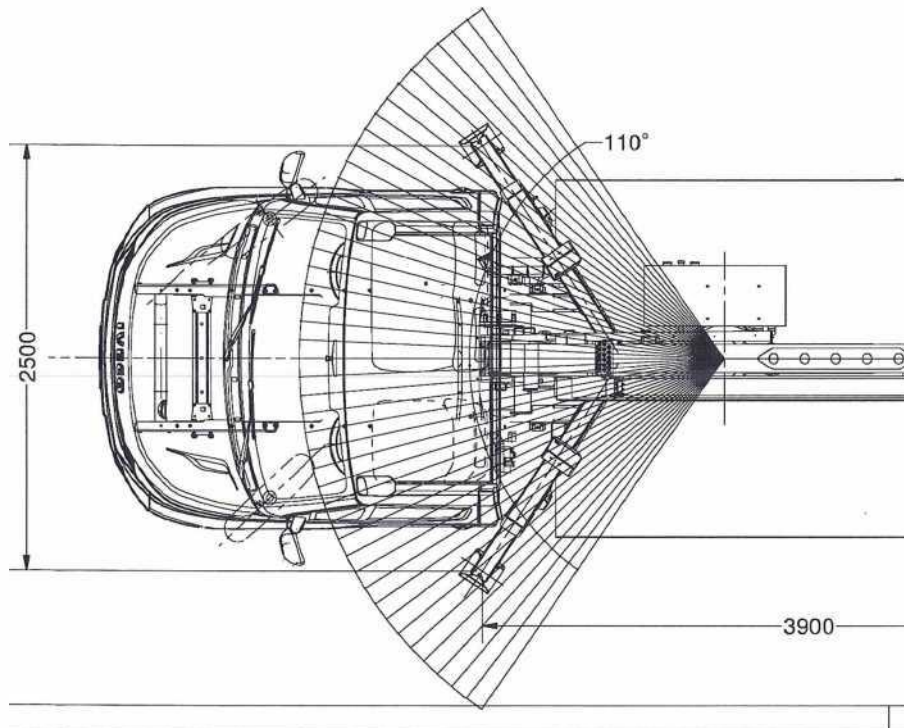

2100

Turret rotation blocked
on front side for 110°

Scorpion 1490 on Iveco Daily35S12 wheelbase 3750