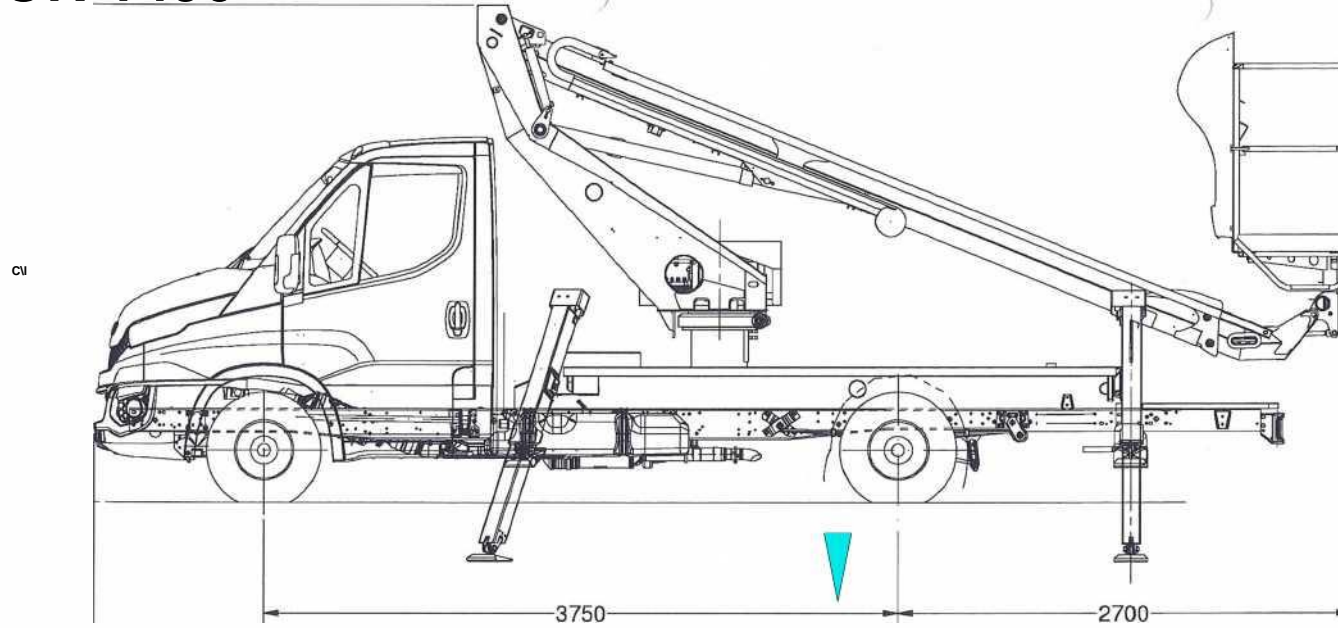

SCORPION 1490

PRELIMINARY

7430

Sales
Rental
Service

HELI.be

Vantegemstraat 9 | B-9230 Wetteren | +32 9 368 80 80 | info@heli.be

2100

Turret rotation blocked
on front side for 110°

Scorpion 1490 on Iveco Daily35S12 wheelbase 3750

MAX CAPACITY 80 kg
1 OPERATOR

MAX CAPACITY 225 kg
2 OPERATORS

PRELIMINARY

ROTATION
90° + 90°

2 1 0 1 2 3 4 5 6 7 8 9

ROTATION 250°
(FRONT SECTOR
BLOCKED FOR 110°)